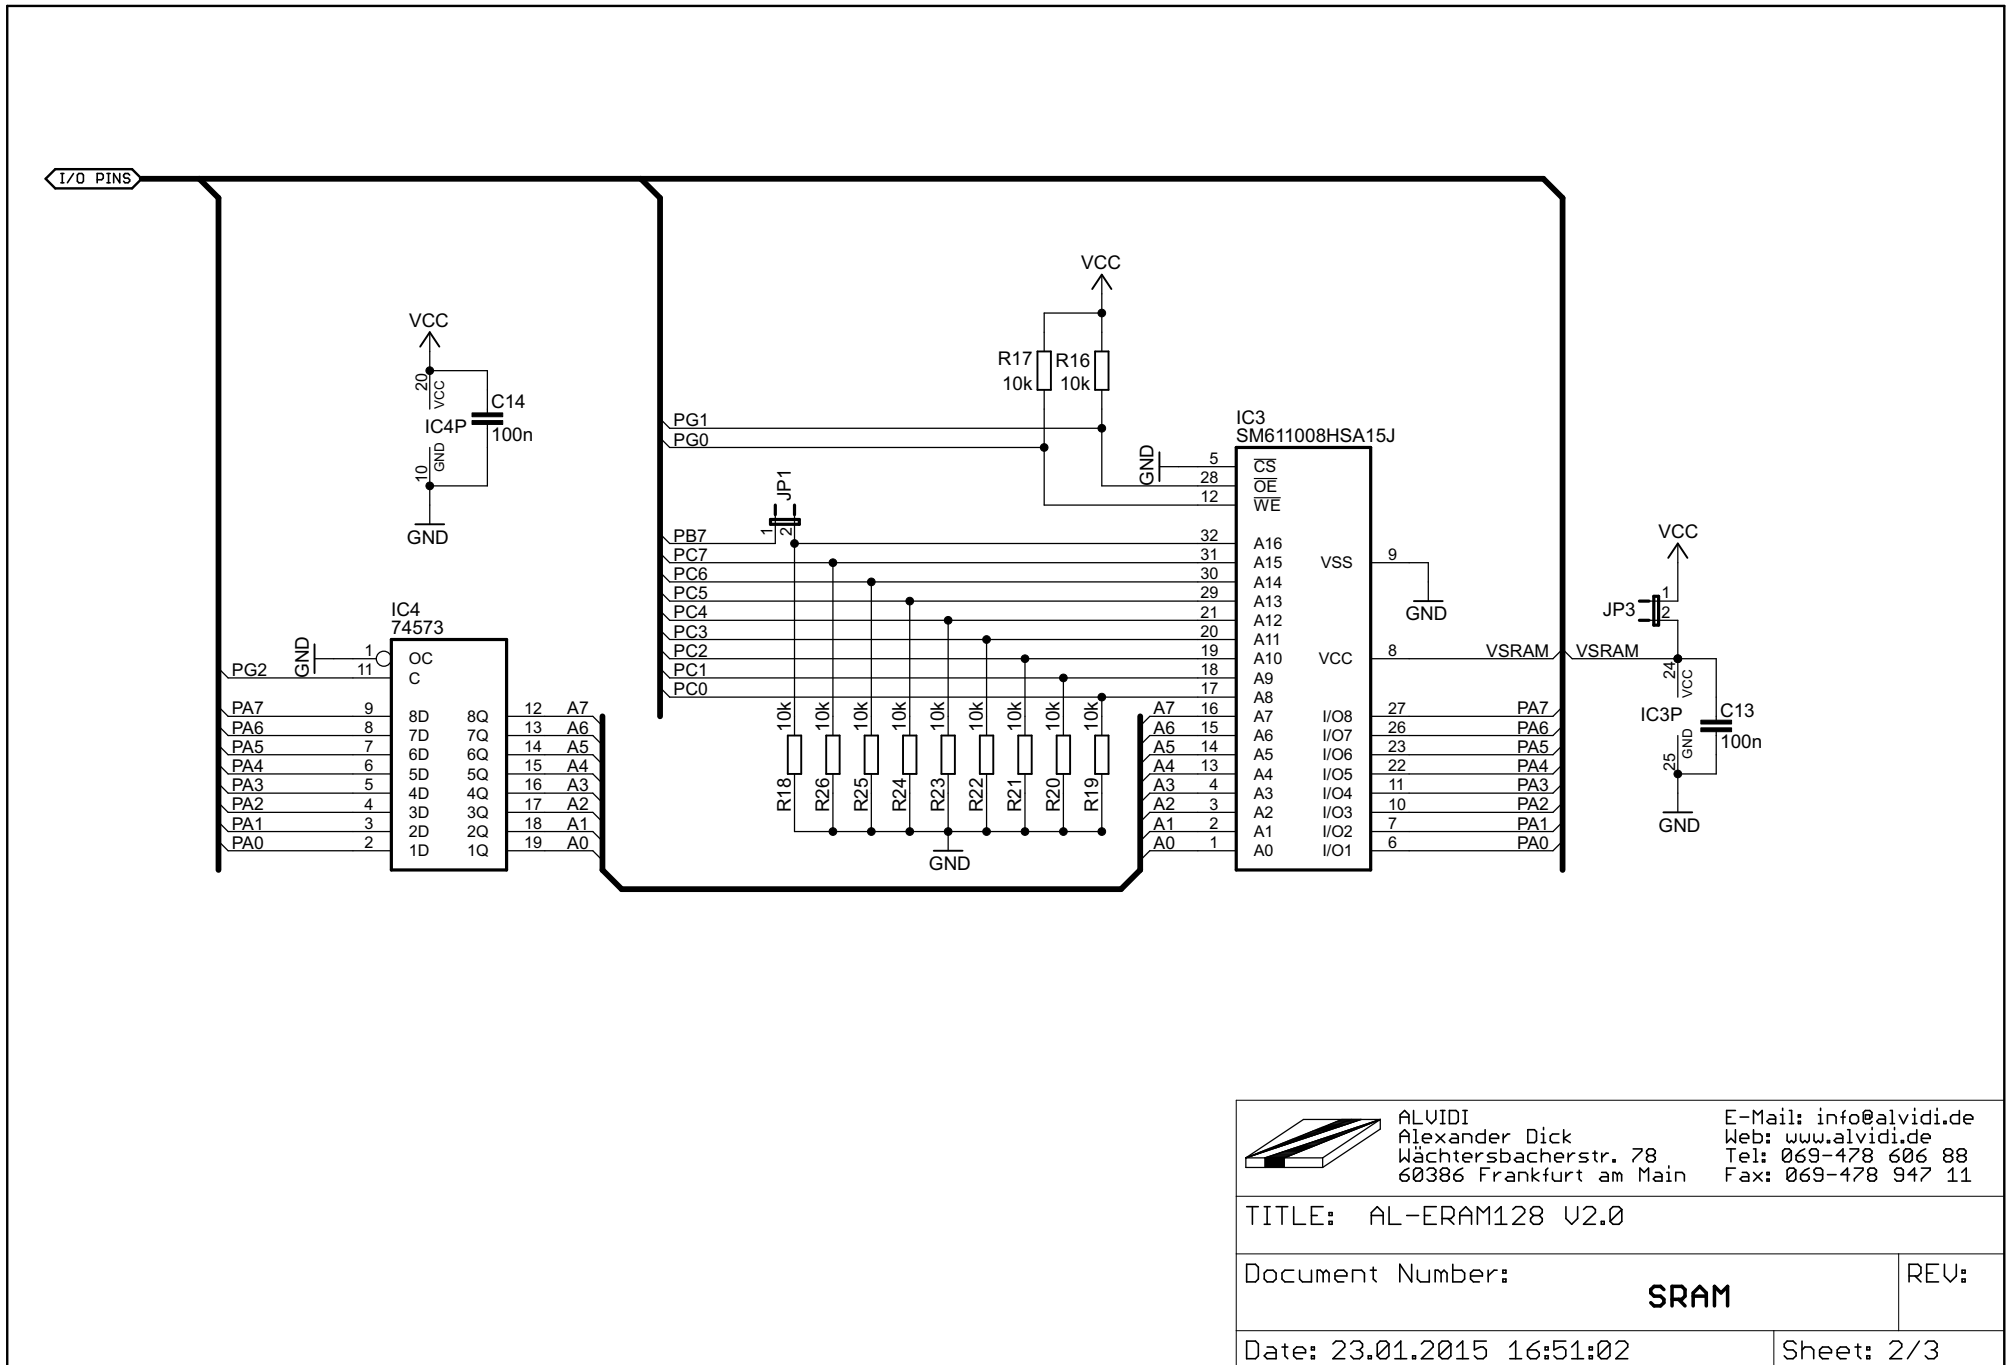

ALVIDI
Alexander Dick
Wächtersbacherstr. 78
60386 Frankfurt am Main

E-Mail: info@alvidi.de
Web: www.alvidi.de
Tel: 069-478 606 88
Fax: 069-478 947 11

TITLE: AL-ERAM128 V2.0

Document Number: **SRAM** REU:

Date: 23.01.2015 16:51:02 Sheet: 2/3