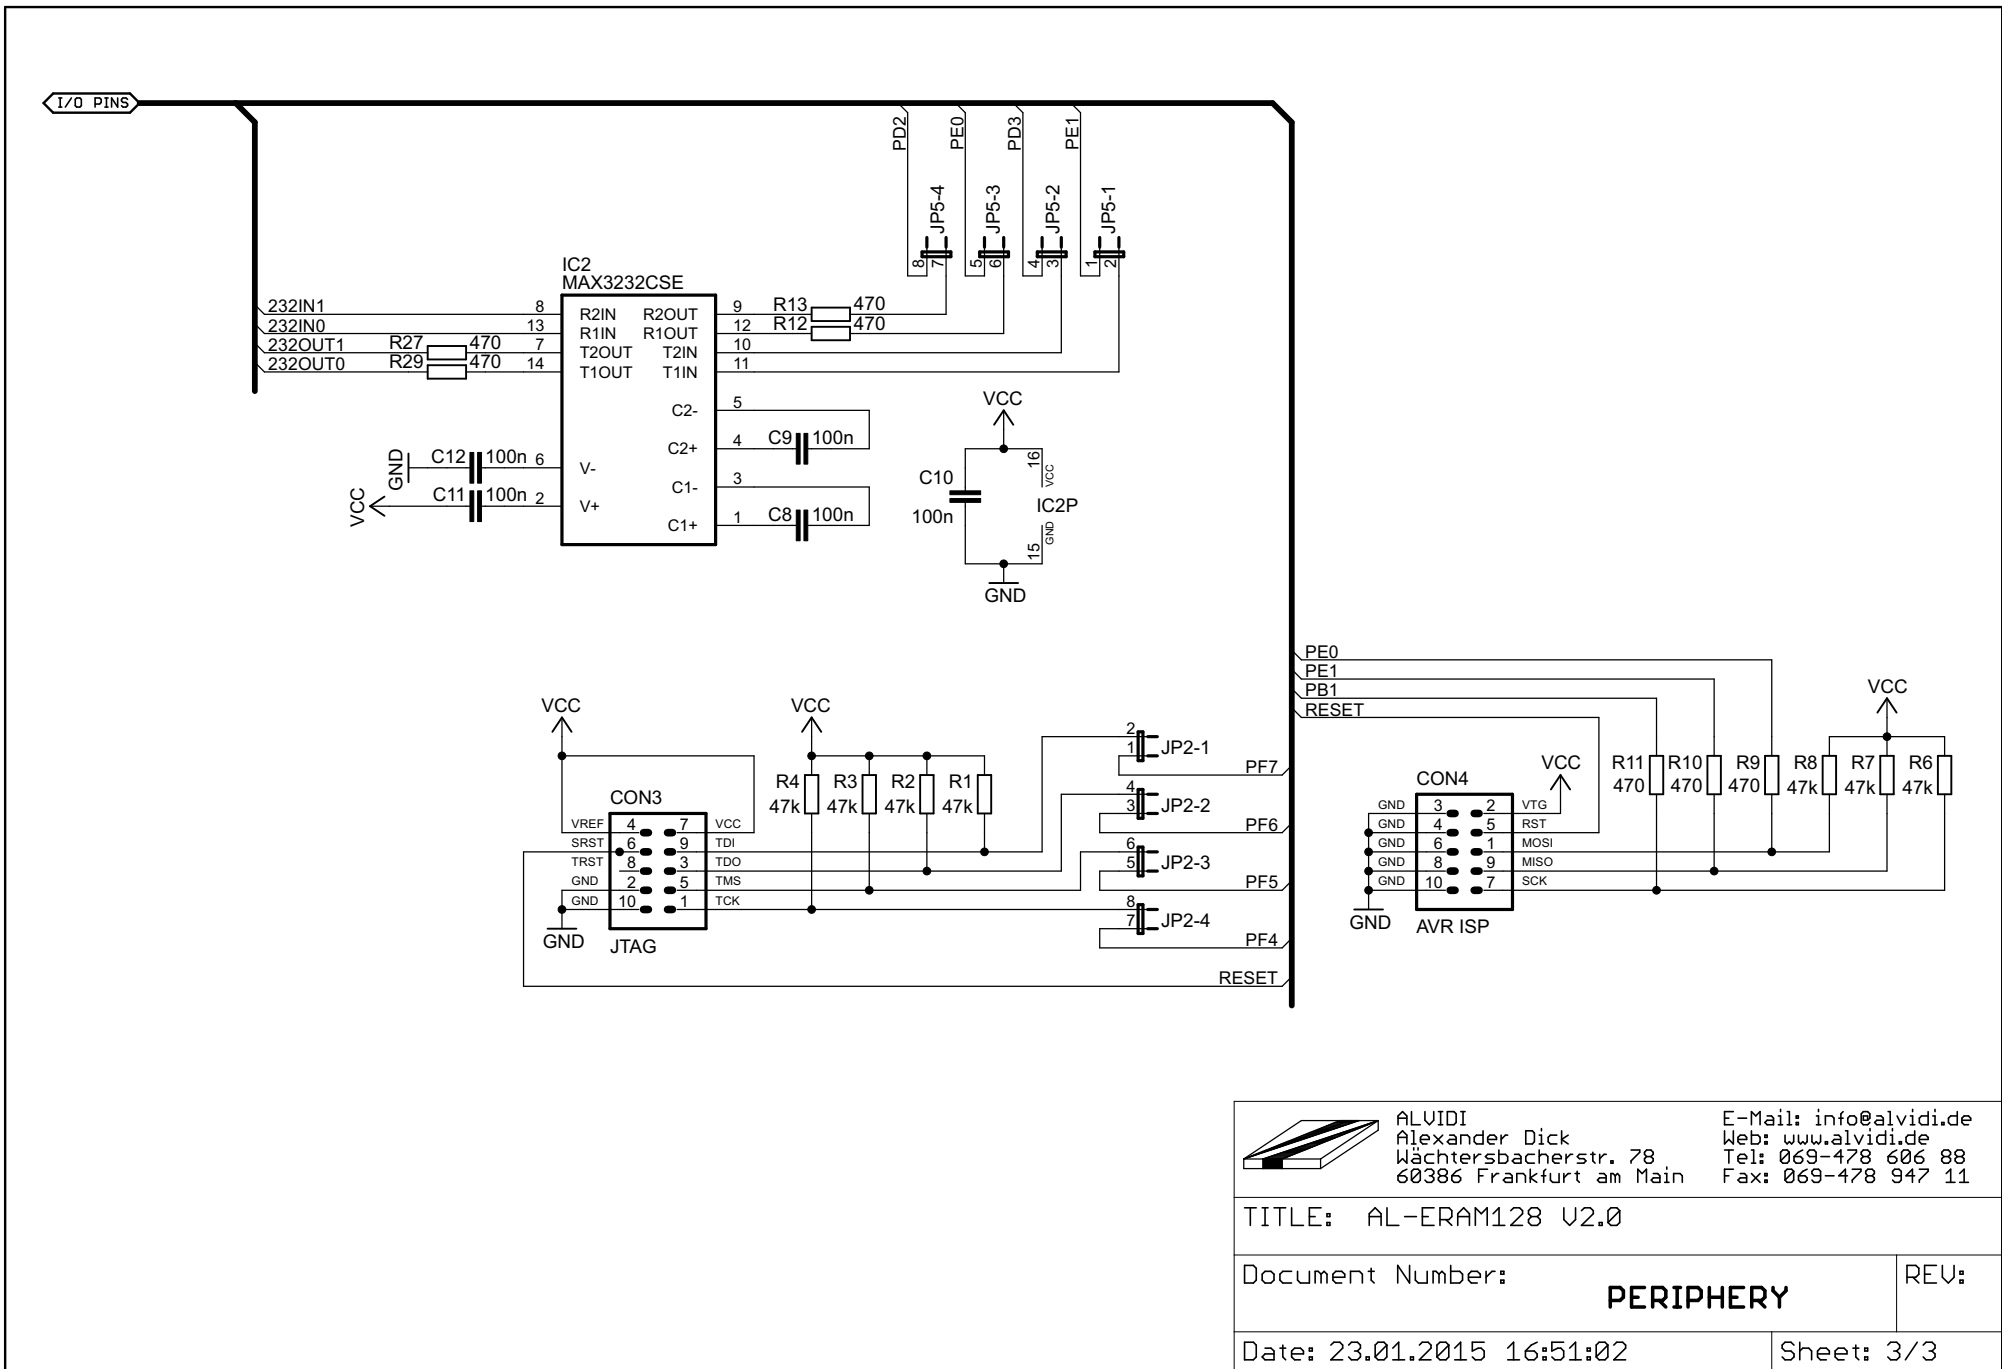

ALVIDI
Alexander Dick
Wächtersbacherstr. 78
60386 Frankfurt am Main

E-Mail: info@alvidi.de
Web: www.alvidi.de
Tel: 069-478 606 88
Fax: 069-478 947 11

TITLE: AL-ERAM128 V2.0

Document Number: **PERIPHERY** REU:

Date: 23.01.2015 16:51:02 Sheet: 3/3