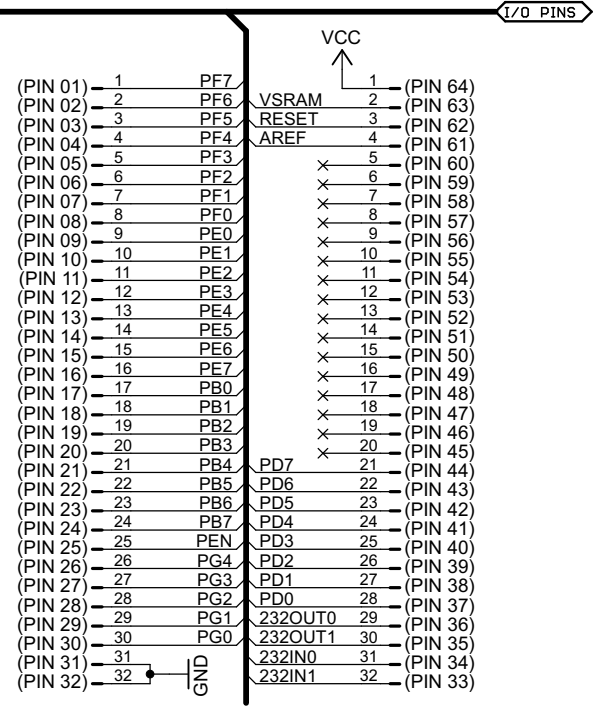

* Note: Pin PEN is only for ATMEGA128A assigned.
 On AT90CAN128 and ATMEGA2561 is PEN pin assigned as PG5.

ALVIDI
 Alexander Dick
 Wächtersbacherstr. 78
 60386 Frankfurt am Main
 E-Mail: info@alvidi.de
 Web: www.alvidi.de
 Tel: 069-478 606 88
 Fax: 069-478 947 11

TITLE: AL-ERAM128 V2.0

Document Number: **PERIPHERY** REU:

Date: 23.01.2015 16:51:02 Sheet: 3/3